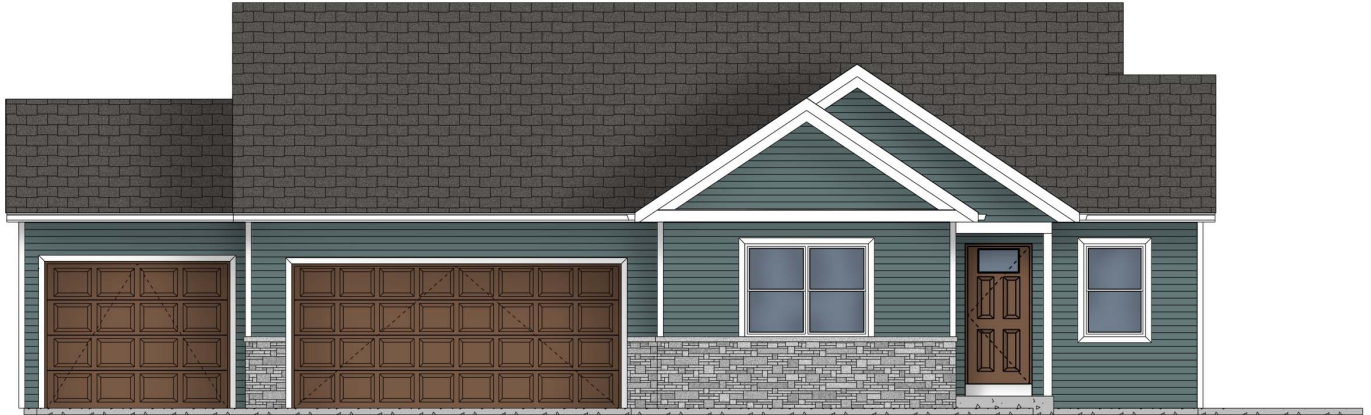

Harrison

MAIN FLOOR: 1350 SQ FT

GARAGE: 688 SQ FT

PORCH: 20 SQ FT

1819 E. Monroe Street, Goshen, IN 46528

574-533-8603

www.journeybuilt.com